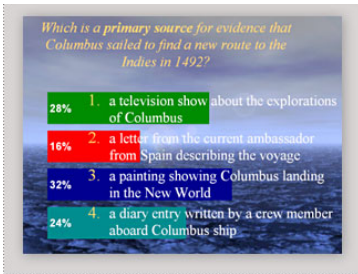

ARS chart options provide a wide variety of options for presenting response results to an audience. In addition, on-the-fly review and data comparison charts can be displayed at any time.

Horizontal Bar