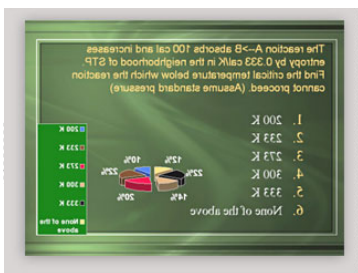

Vertical Bar