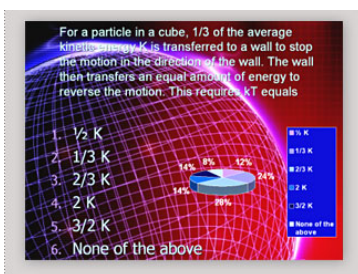

ARS chart options provide a wide variety of options for presenting response results to an audience. In addition, on-the-fly review and data comparison charts can be displayed at any time.

Horizontal Bar

Offset

Distributed Pie

Vertical Bar

3D Pie