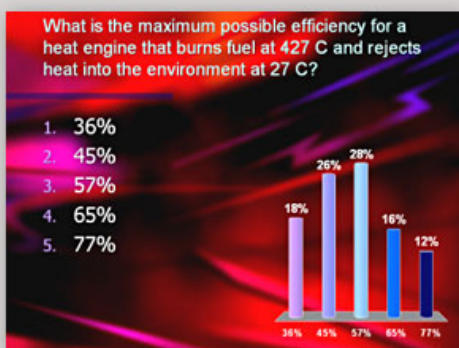

ARS software in conjunction with ResponseCard® audience response unit, create a wireless audience response and voting system that enables educators, trainers and presenters to develop and administer real-time assessments of audience participants from within Microsoft® PowerPoint®. With PowerPoint installation transforms into a wireless audience response technology that can seamlessly identify and confirm participant understanding, increase participant attentiveness, and gather, rank and report critical information simultaneously with your delivery of live face-to-face events.

Optimized for small, medium and large presentation environments, the ResponseCard Radio Frequency (RF) keypad takes advantage of the latest in audience response technology advancements. The ResponseCard RF keypad provides features and functionality required to ensure that the audience response transmissions of 1000's or in large locations are accurately, timely and effortlessly transmitted to the TurningPoint, interactive PowerPoint presentation.

ResponseCard RF keypads and receiver fit into a light weight, custom carry case. Compact size and light weight design

Response CardRF Keypad and Receiver