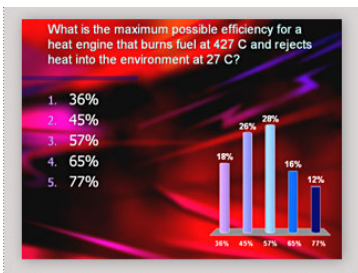

Distributed Pie