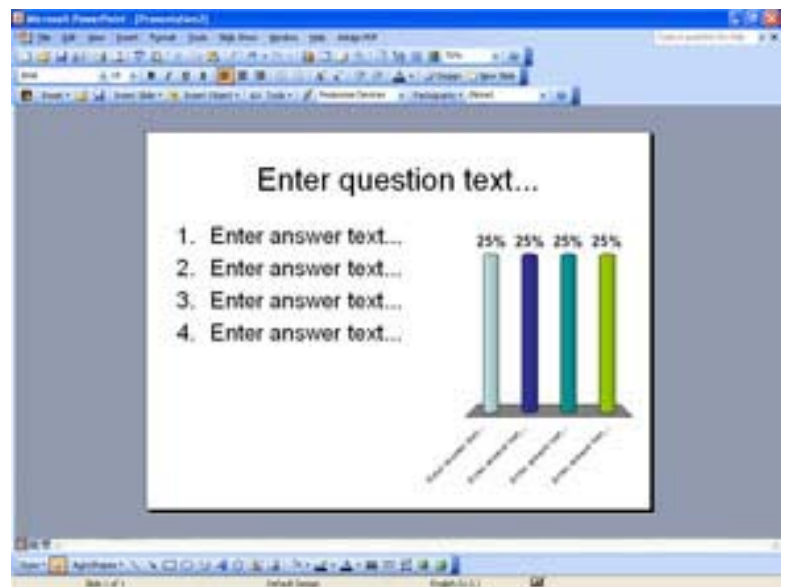

Interactive PowerPoint® Presentations

Through its easy integration with Microsoft® Office, Our ARS system enables you to transform your lectures into powerful interactive PowerPoint presentations that create dynamic two-way experiences. With this simple PowerPoint Plug-in, you can conduct real-time audience assessments and gather, rank and communicate critical information all from within Microsoft PowerPoint

Creating interactive PowerPoint presentations is easy with an Audience Response System and TurningPoint our simple PowerPoint software plug-in. TurningPoint works within PowerPoint by taking professionally-designed templates and simply editing them to suit your needs using the ARS toolbar. All of the templates are fully customizable, meaning you can change the text, color, size and style in just a few clicks. Just choose a template, alter the content and settings using the TurningPoint toolbar, and save your slide - as easy as 1-2-3.